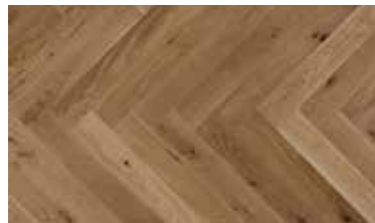

Herringbone Oak - Croissant
Brushed, oiled
Grading: Country
Colour: light brown smoked
Bevel: 4-sided, Optilock-Click
Art.no.: BKE075H - Heritage Series
725 x 130 x 14/2.5 mm