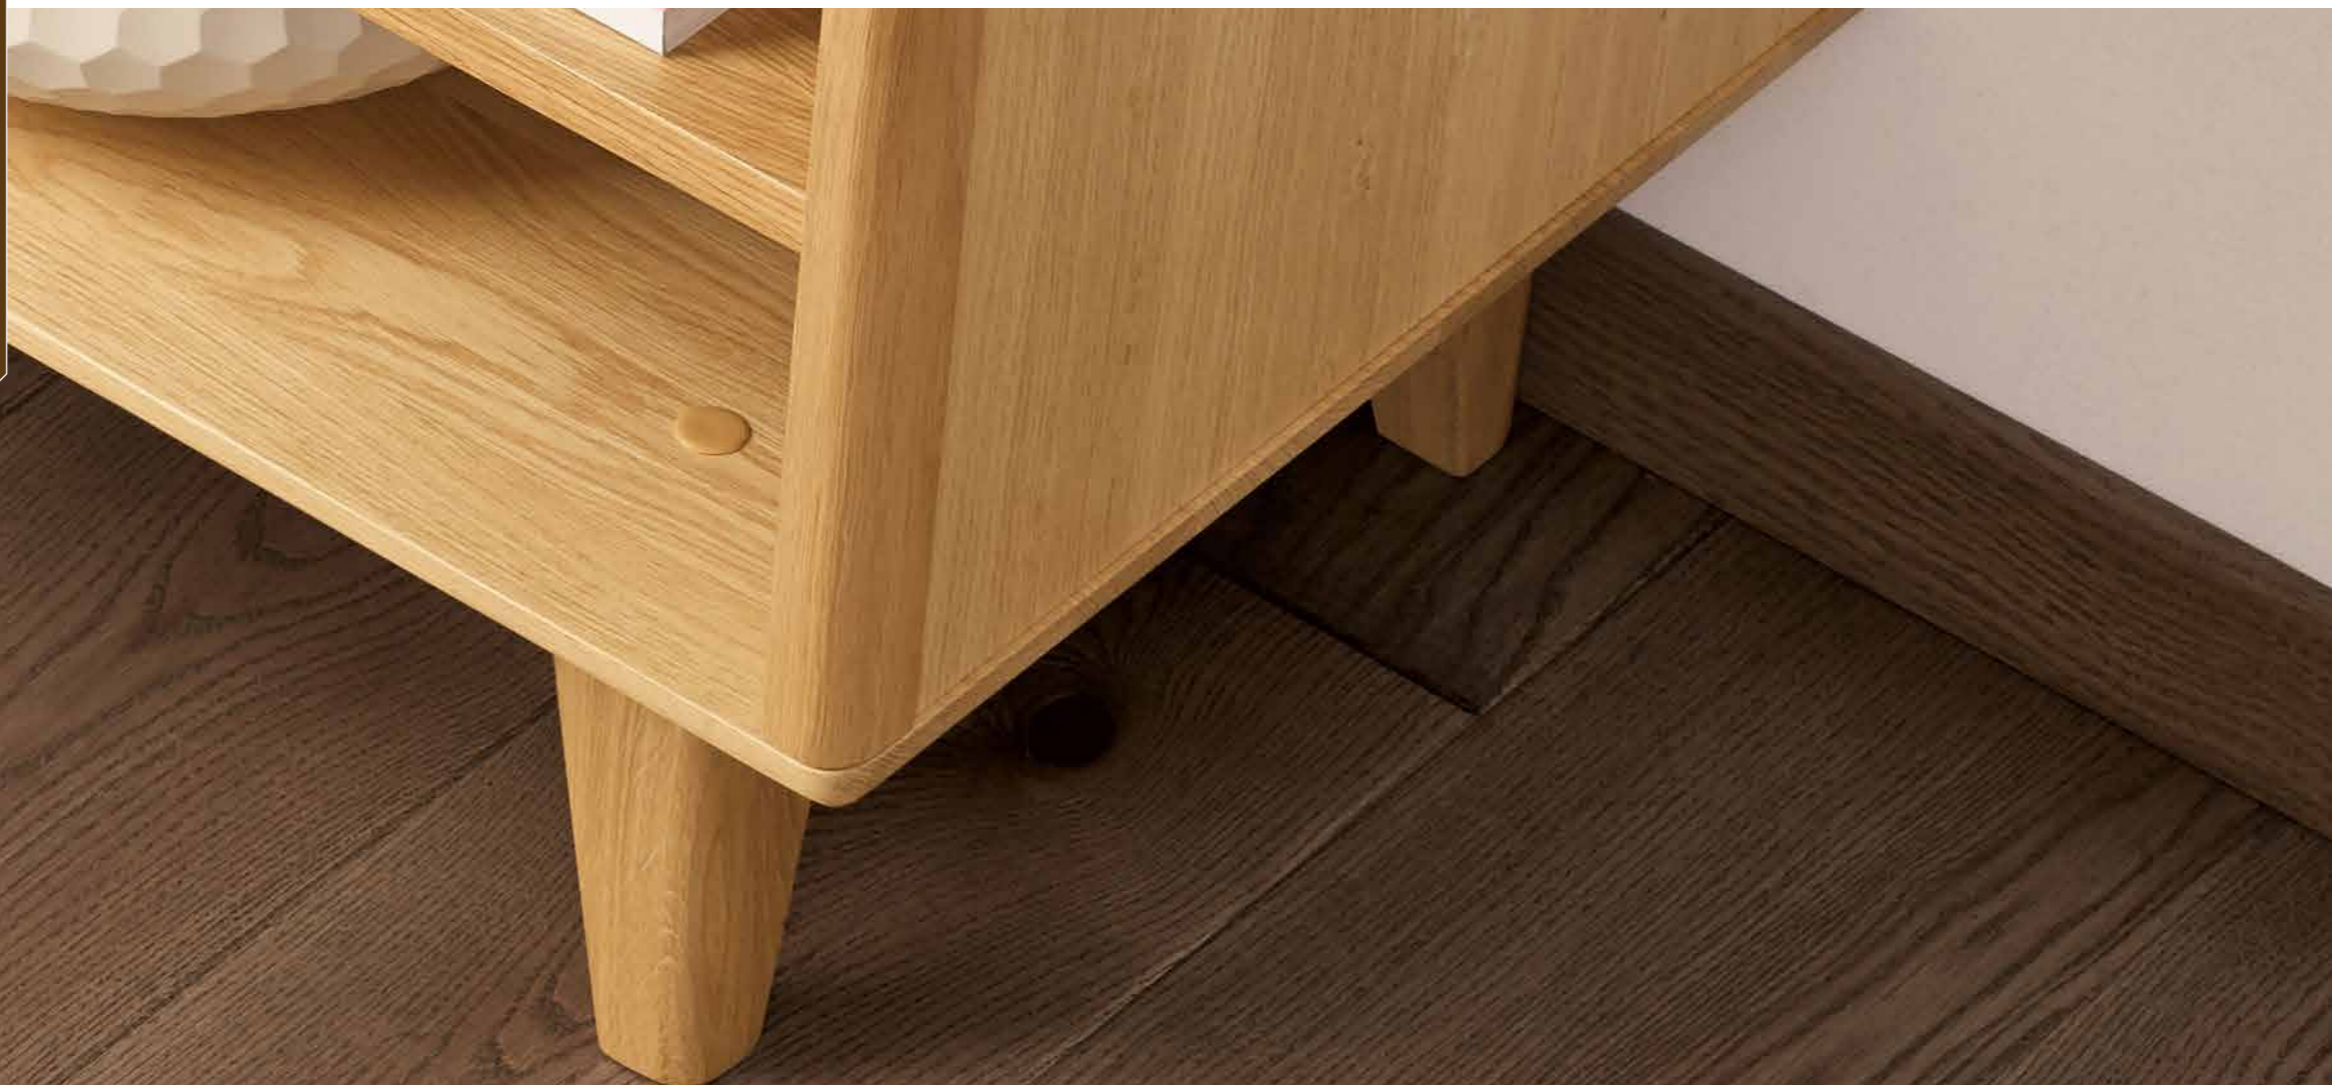

BEKKER 1-STRIP ASH - CAFE NOIR

ART.-NO. BKE005

NATUR SERIES

Colour shade: nugat

Finish: brushed, oiled

Bevel: 4-sided

Top layer: 2.5 mm

Dimensions: 2,200 x 180 x 14 mm