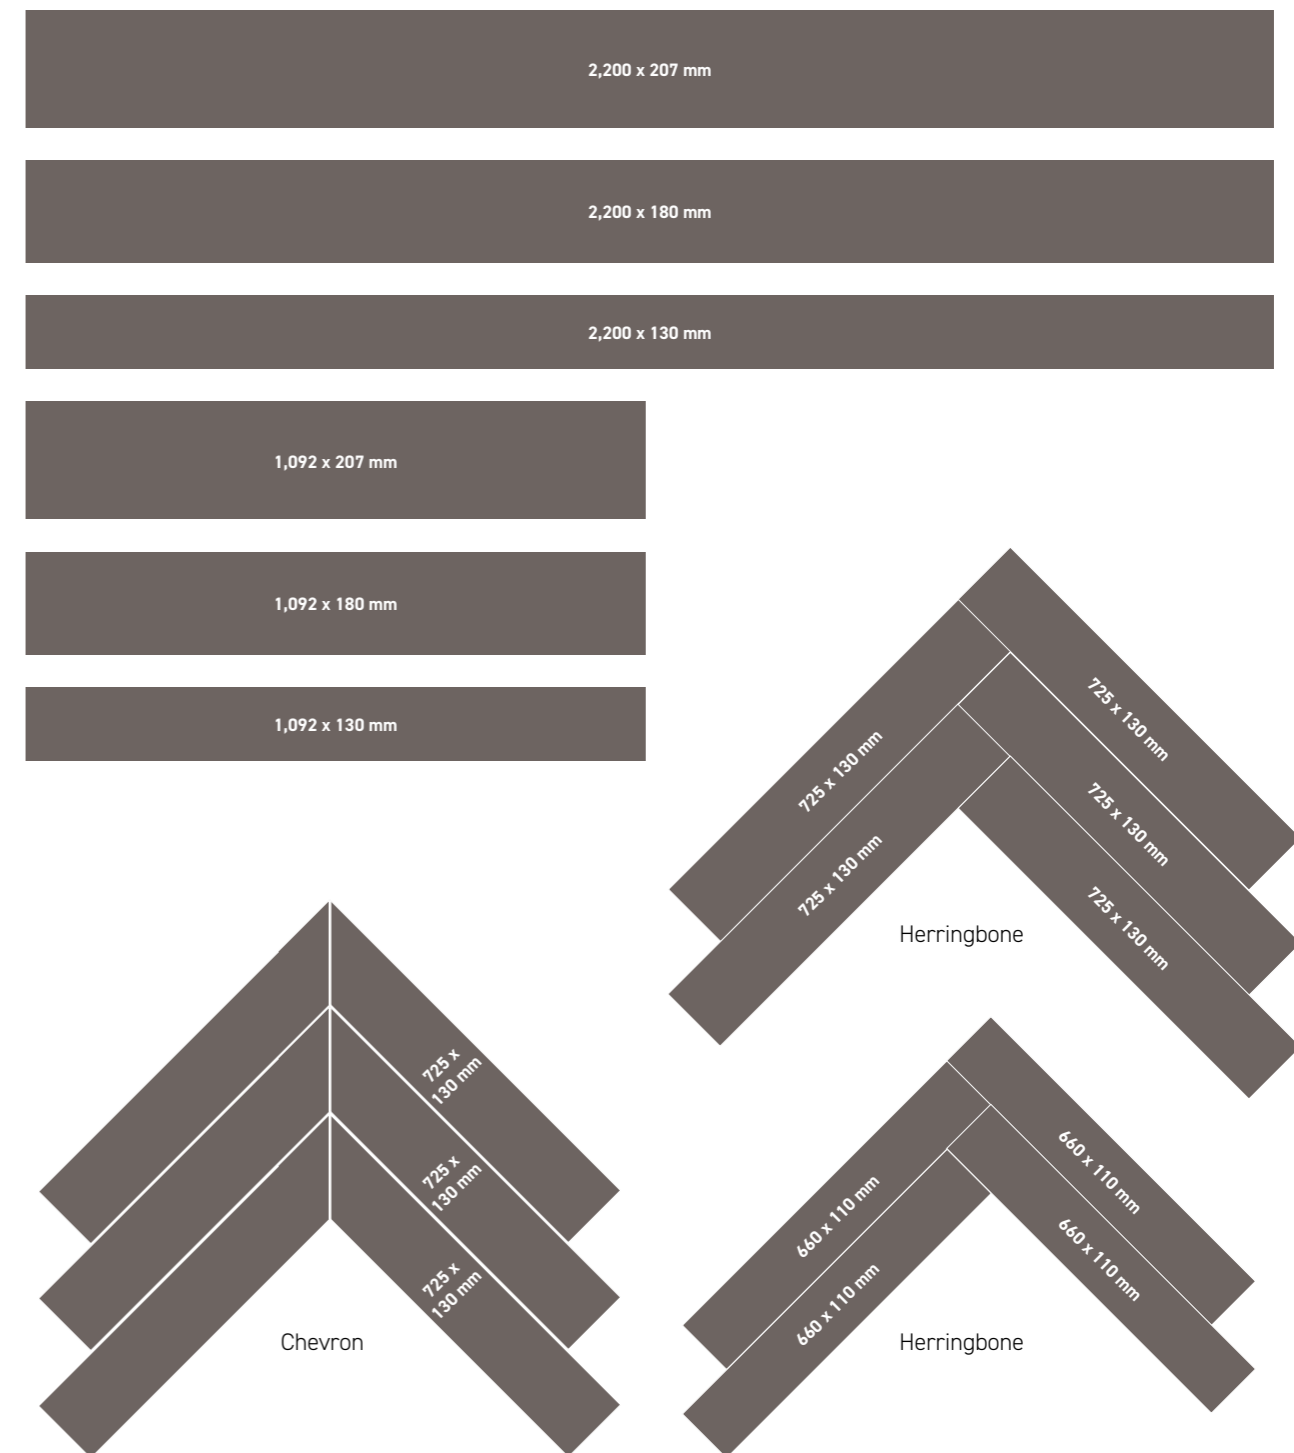

SURFACE TREATMENT

Lacquered

- High abrasion resistance and better durability as the surface is sealed.
- Increased scratch resistance due to UV-cured lacquer.
- The closed surface makes the floor less sensitive to scratches and stains.
- With the lacquer surface intact, moisture and dirt cannot penetrate.
- Very easy to clean - wiping with a suitable cleaning agent is sufficient.
- No partial repairs possible; for renovations, the floor must be sanded down as a whole.

Oiled

- Natural and pollutant-free surface.
- Open-pored - wood breathes.
- Wood structure and grain are better accentuated.
- Compared to lacquered surfaces, the floor does not necessarily have to be sanded down for full-surface renovations. The floor is simply freshened up, i.e. it is cleaned with a single-disc machine and intensive cleaner and then re-oiled. In this way, the valuable wear layer is completely preserved, as are haptically special surfaces such as brushing or hand-planing. Sanding dust in the home is thus a thing of the past. If desired, however, sanding off is also possible at any time.
- No flaking or bursting of the surface coating.
- Very matt, natural surface.
- However, maintenance is somewhat more time-consuming than with lacquered surfaces; dirt particles can adhere more easily.

PLANK FORMATS FOR DESIGNERS

The plank of the right length and width can have a huge impact on the atmosphere of a room. Choose large planks to showcase the grandeur of a space, or choose medium to small-sized planks to enhance the coziness of a space.