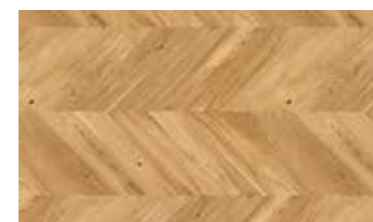

Chevron Oak - Burlywood
Brushed, matt-lacquered
Grading: Family
Colour: natural
Bevel: 4-sided, Tongue & Groove
Art.no.: BKE023C - Heritage Series
725 x 130 x 14/2.5 mm