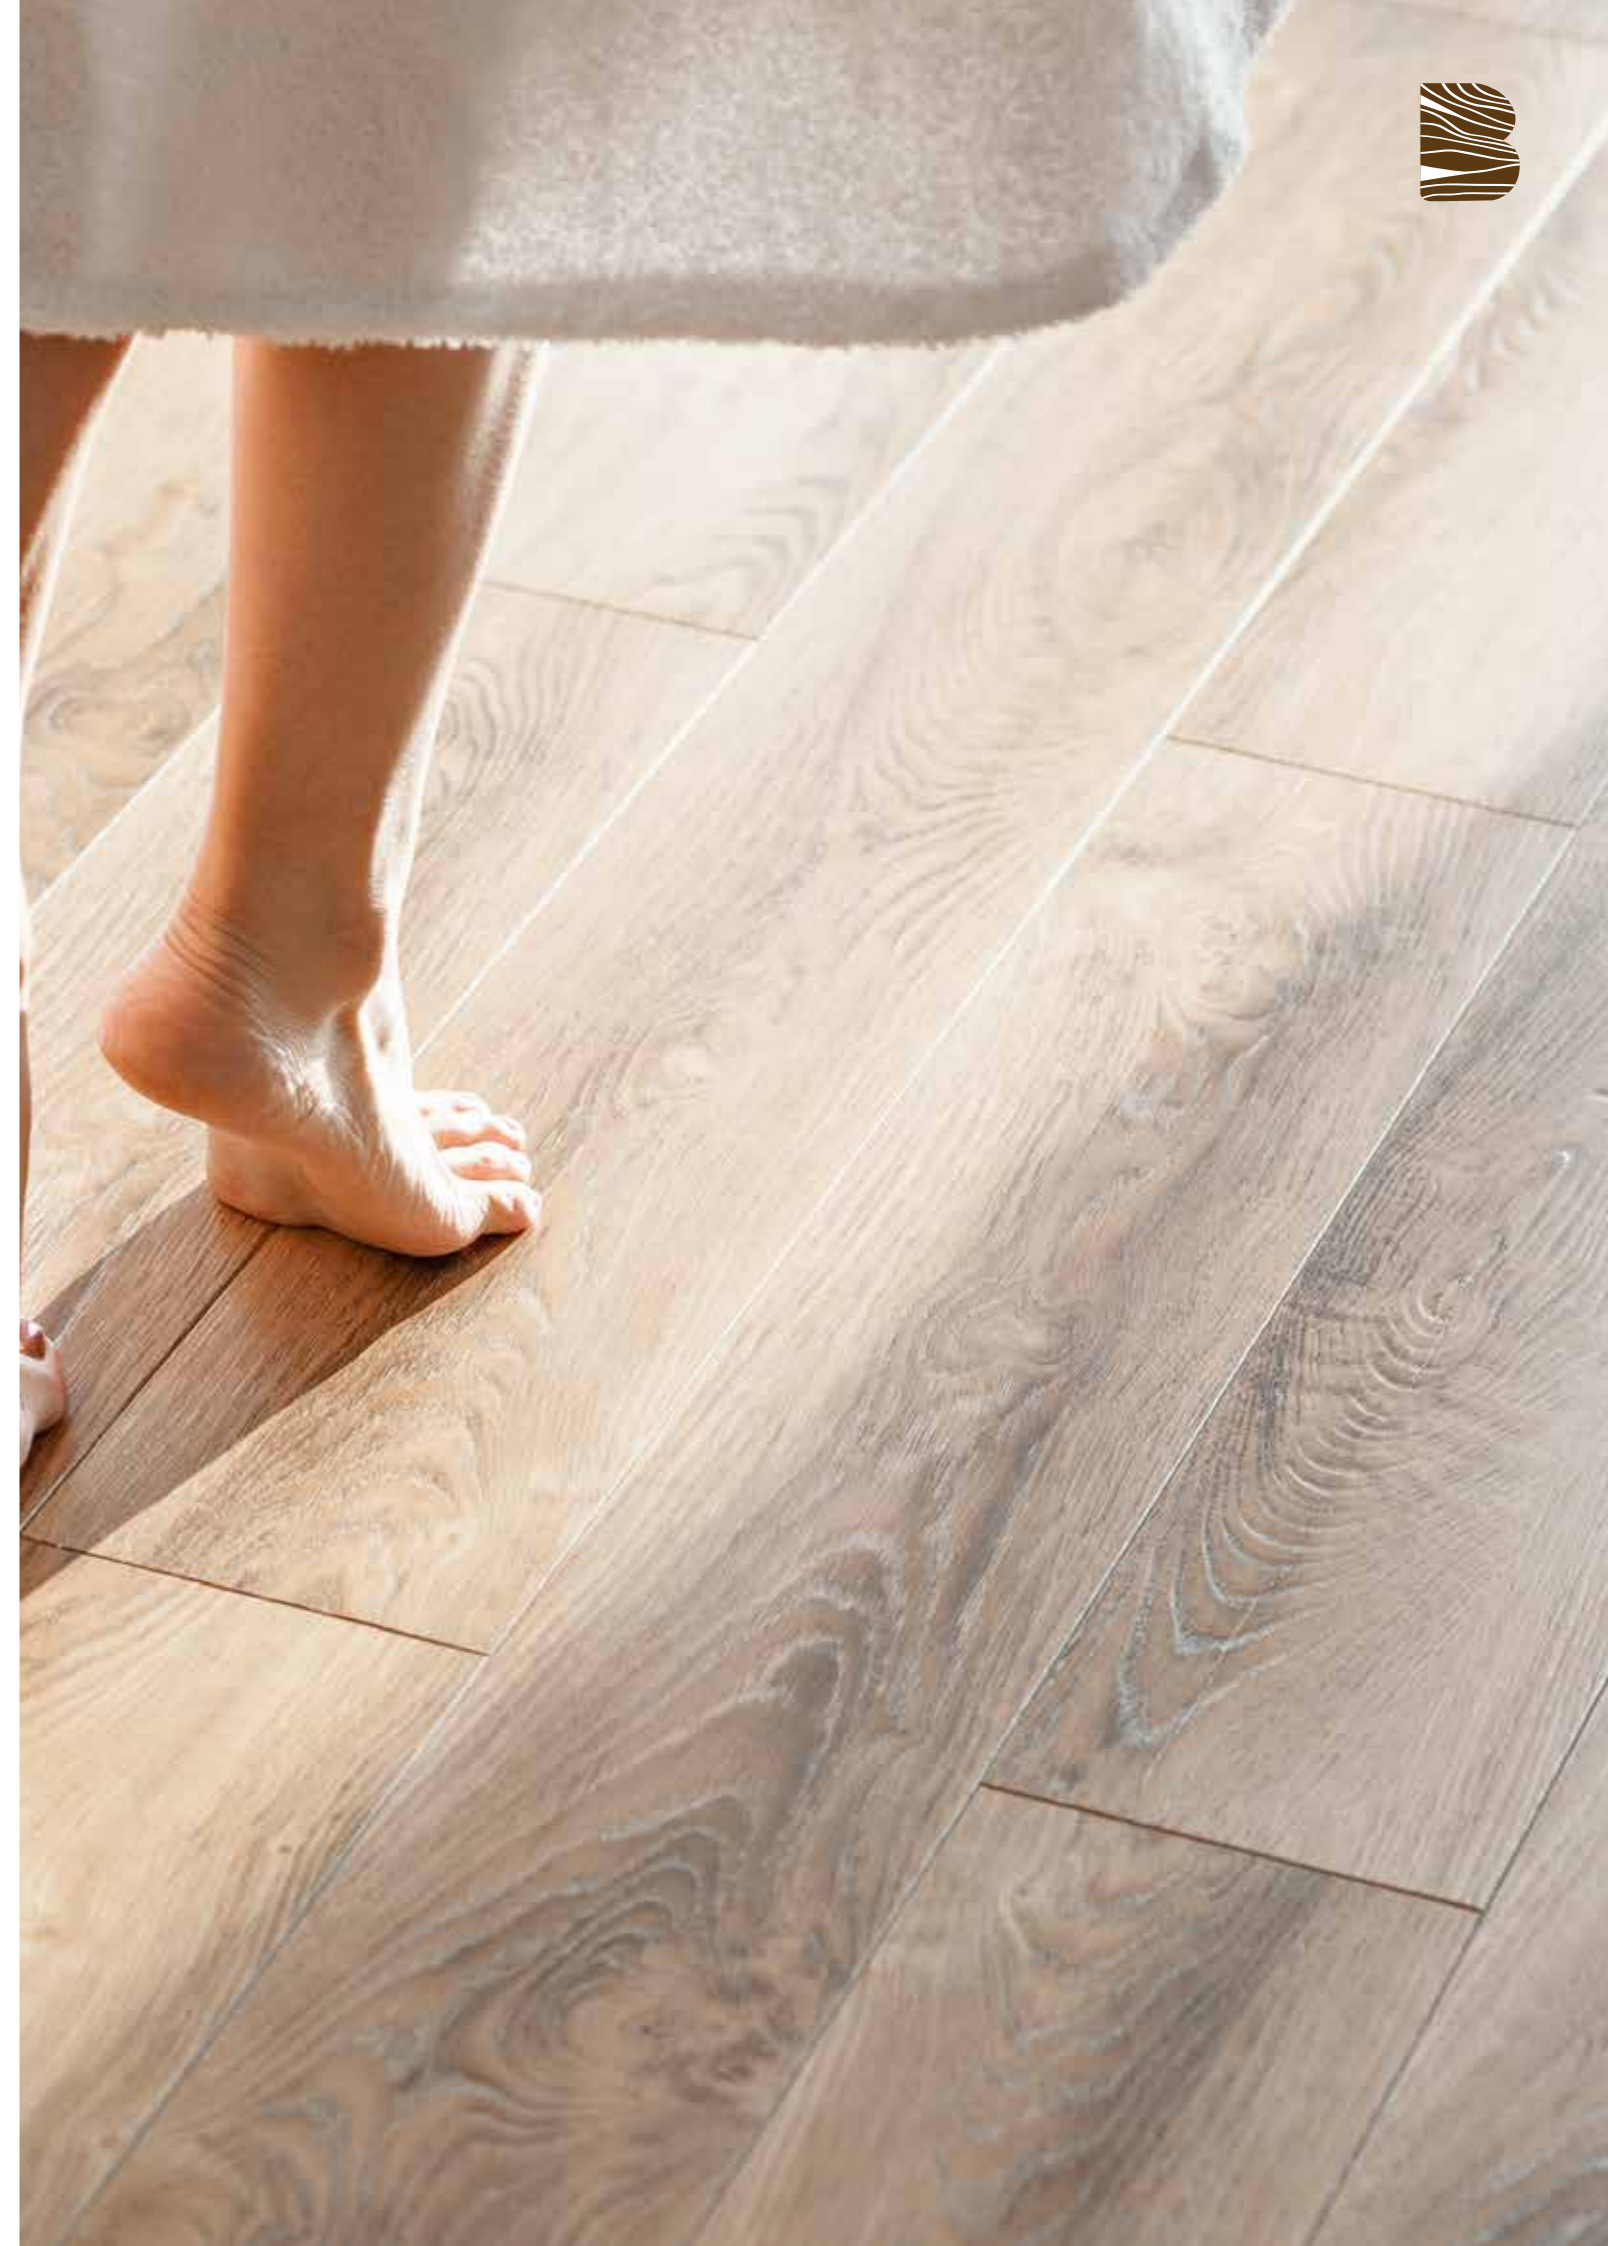

BEKKER PRODUCT RANGE

STANDARD SIZE FLOORBOARDS

3-Strip Oak - Peanut Butter
Brushed, matt lacquered
Grading: Standard
Colour: Brown
Bevel: none
Art.no.: BKE003 - Natur Series
1,092 x 207 x 10/2.5 mm

3-Strip Oak - Tawny
Lacquered
Grading: Standard
Colour: gold
Bevel: none
Art.no.: BKE061 - Natur Series
1,092 x 207 x 10/2.5 mm

1-Strip Oak - Ekru
Lacquered
Grading: Family
Colour: natural
Bevel: 4-sided
Art.no.: BKE036 - Natur Series
1,092 x 130 x 14/2.5 mm

1-Strip Oak - Ginger
Brushed, matt lacquered
Grading: Various
Colour: cognac
Bevel: 4-sided
Art.no.: BKE007 - Arcadia Series
1,092 x 130 x 14/2.5 mm

1-Strip Oak - Pecan
Matt lacquered
Grading: Country
Colour: espresso
Bevel: 4-sided
Art.no.: BKE025 - Arcadia Series
1,092 x 130 x 14/2.5 mm

1-Strip Oak - Saddle Brown
Matt lacquered
Grading: Country
Colour: nugat
Bevel: 4-sided
Art.no.: BKE030 - Arcadia Series
1,092 x 130 x 14/2.5 mm

1-Strip Ash - Fawn
Brushed, matt-lacquered
Grading: Natural
Colour: cognac
Bevel: 4-sided
Art.no.: BKE063 - Natur Series
1,092 x 130 x 14/2.5 mm

1-Strip Ash - Khaki
Brushed, matt-lacquered
Grading: Country
Colour: nugat
Bevel: 4-sided
Art.no.: BKE016 - Natur Series
1,092 x 130 x 14/2.5 mm