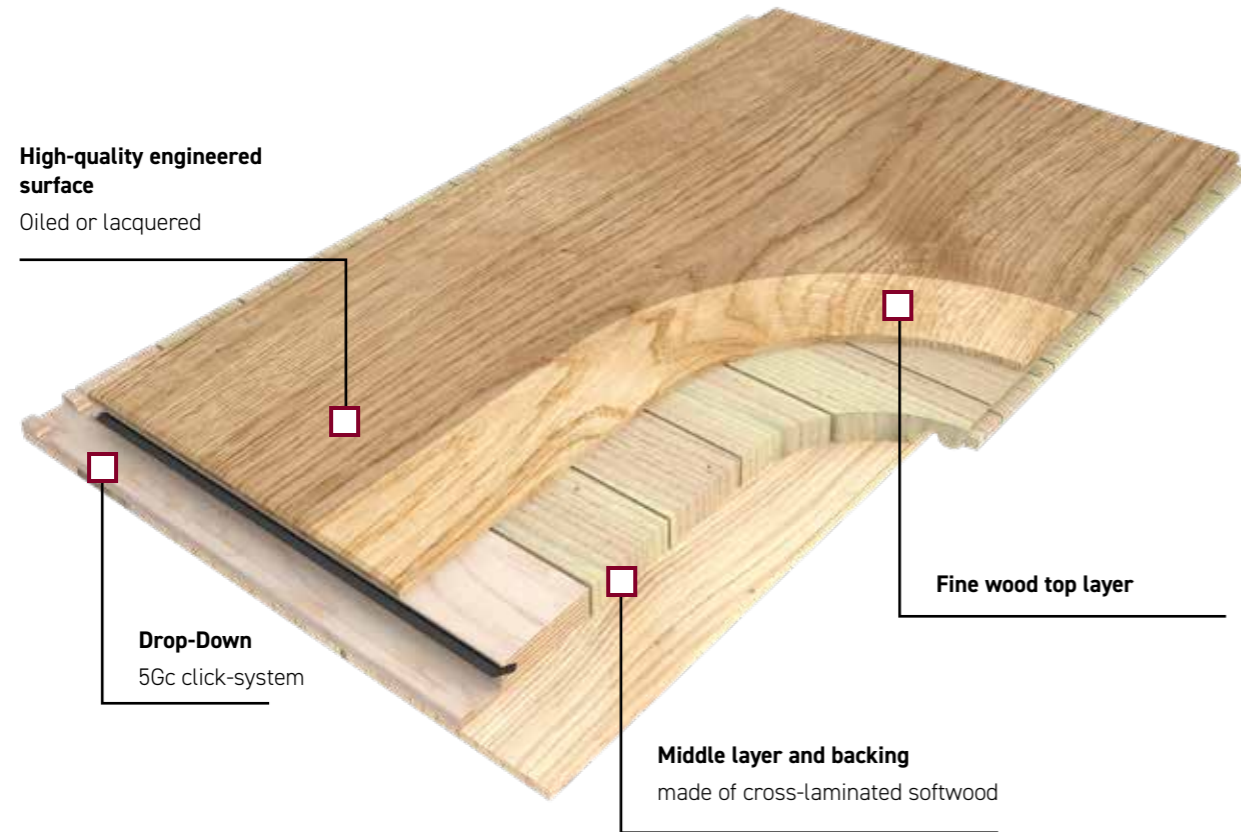

BEKKER ENGINEERED PARQUET FLOORING

Perfection in every GRAIN

Bekker is backed by over 30 years of expertise in wood-based solutions and a collaboration with one of Europe's largest producers of engineering wood. With Bekker, the floors you bring home are always of international standards.

Ease of INSTALLATION

Never before was it this easy to change the atmosphere of a room. With Bekker's advanced 5Gc click-lock systems, installation and reinstallation is a breeze.